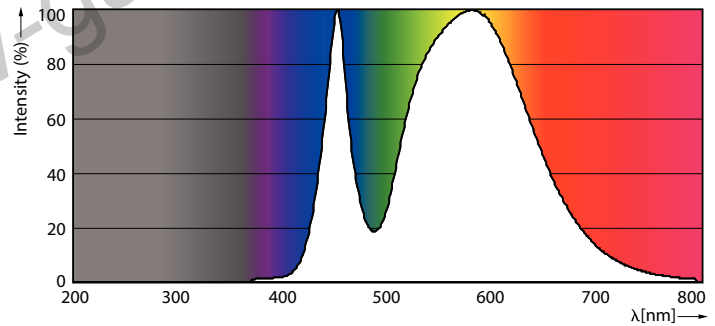

Ecofit Ledtubes T8

Energy Consumption kWh/1000 h	20 kWh
Product Data	
Full product code	871869969708200
Order product name	Ecofit LEDtube 1500mm 20W 840 T8 I
EAN/UPC - Product	8718699697082
Order code	929001338122

Numerator - Quantity Per Pack	1
Numerator - Packs per outer box	20
Material Nr. (12NC)	929001338122
Net Weight (Piece)	0.310 kg

Dimensional drawing

A3

Product	D1	D2	A1	A2	A3
Ecofit LEDtube 1500mm 20W 840 T8 I	25.7 mm	28 mm	1500 mm	1507.1 mm	1514.2 mm

TLED 5ft 220-240V 20-57W 2000lm 4000K

Photometric data

LEDtube Ecofit 16W G13 840 24D ND

LEDtube Ecofit 16W G13 840 24D ND

LEDtube Ecofit 20W G13 840 24D ND