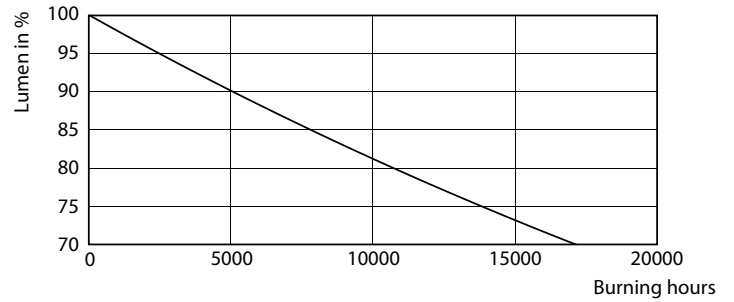

Ecofit Ledtubes T8

Lifetime

LEDtube Ecofit 16W G13 840 24D ND