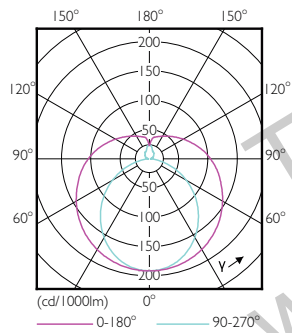

Ecofit Ledtubes T8

Energy Consumption kWh/1000 h	20 kWh
Product Data	
Full product code	871869969708200
Order product name	Ecofit LEDtube 1500mm 20W 840 T8 I
EAN/UPC - Product	8718699697082
Order code	929001338122

Numerator - Quantity Per Pack	1
Numerator - Packs per outer box	20
Material Nr. (12NC)	929001338122
Net Weight (Piece)	0.310 kg

Dimensional drawing

A3

Product	D1	D2	A1	A2	A3
Ecofit LEDtube 1500mm 20W 840 T8 I	25.7 mm	28 mm	1500 mm	1507.1 mm	1514.2 mm

TLED 5ft 220-240V 20-57W 2000lm 4000K

Photometric data

LEDtube Ecofit 16W G13 840 24D ND

LEDtube Ecofit 16W G13 840 24D ND

LEDtube Ecofit 20W G13 840 24D ND